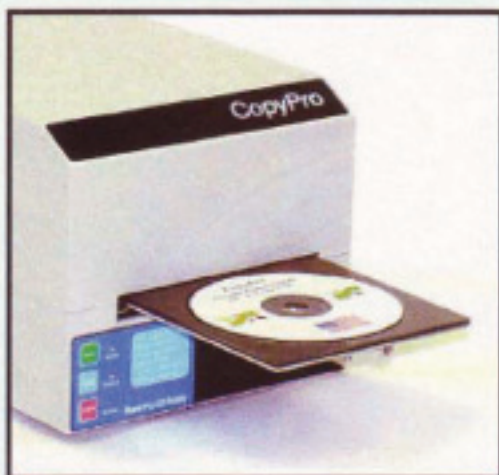

• BEST PERFORMANCE • BEST PRICE •

CopyPro Professional Series PowerPro CD Printer

Thermal Transfer Printer for CD-R Media

- **Hi-speed CD-R / DVD-R label printer**
- **For standard disc or mini round disc**
- **Business card disc compatible**
- **Label up to 10,000 CDs per ribbon**
- **Full color waterproof label**
- **Instant re-print feature**
- **Quick load ribbon system**